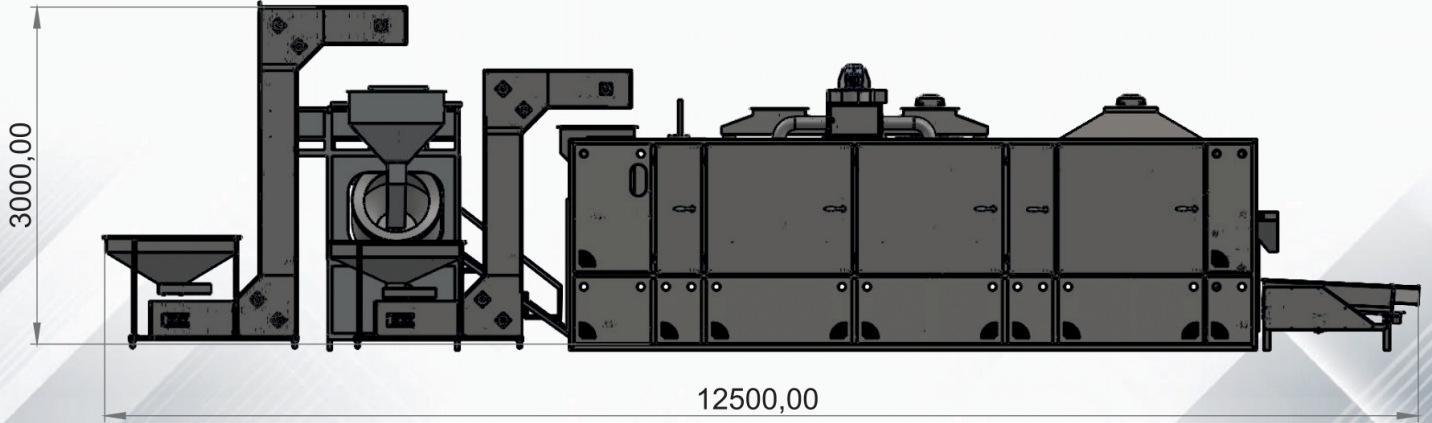

PM 300 Otomatik Hat

KATI YAKIT
SOLID FUEL

ECO-FUEL
LPG

⚡

ENERGY
A+++

NATURAL
GAS

DIESEL