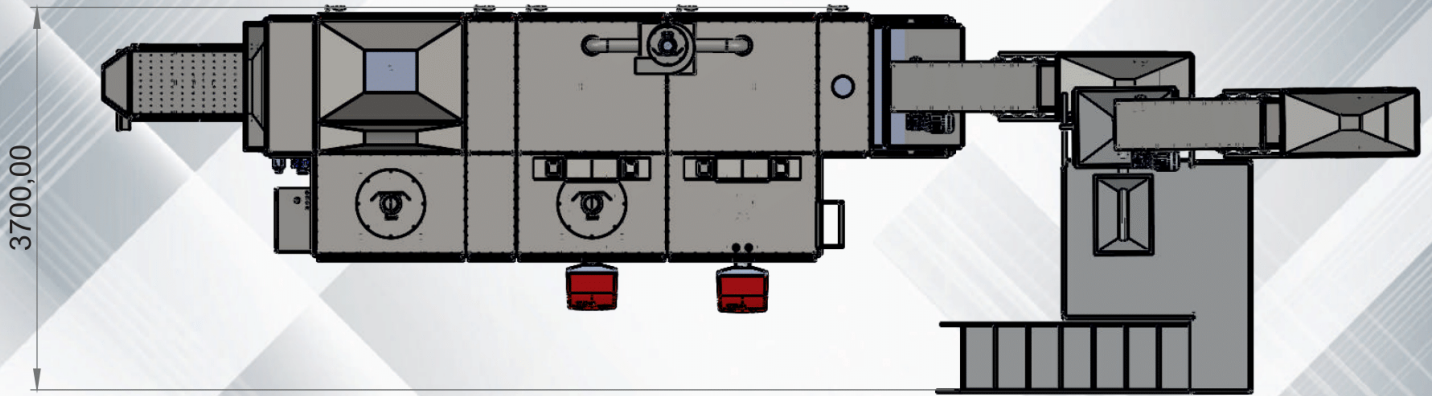

PM 300 Otomatik Hat

KATI YAKIT
SOLID FUEL

ECO-FUEL
LPG

⚡

ENERGY
A+++

NATURAL
GAS

DIESEL