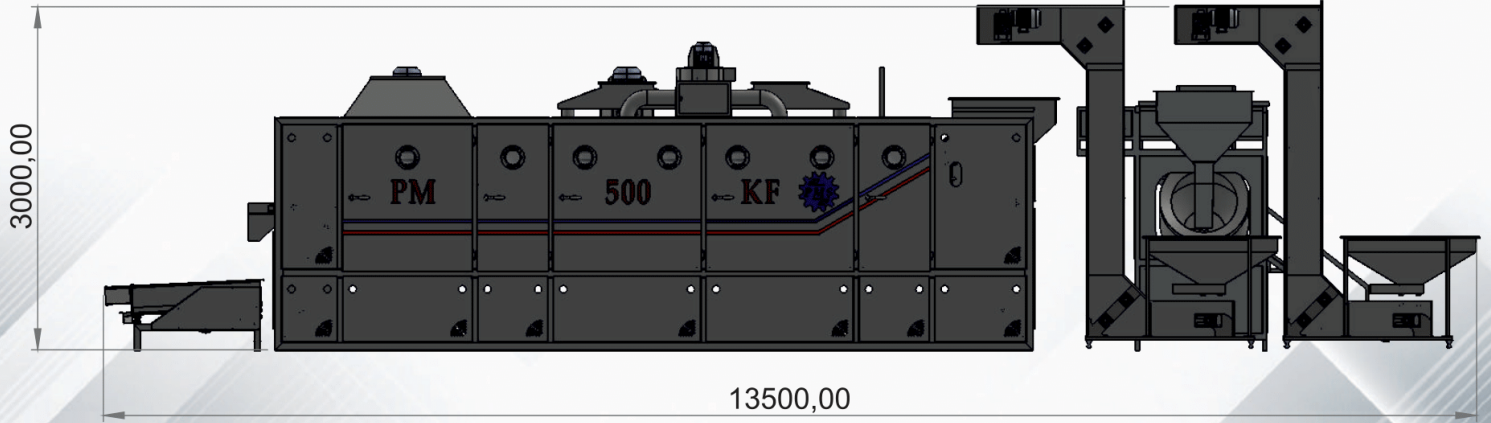

PM 500 Otomatik Hat

KATI YAKIT
SOLID FUEL

ECO FUEL
LPG

ENERGY
A+++

NATURAL
GAS

DIESEL