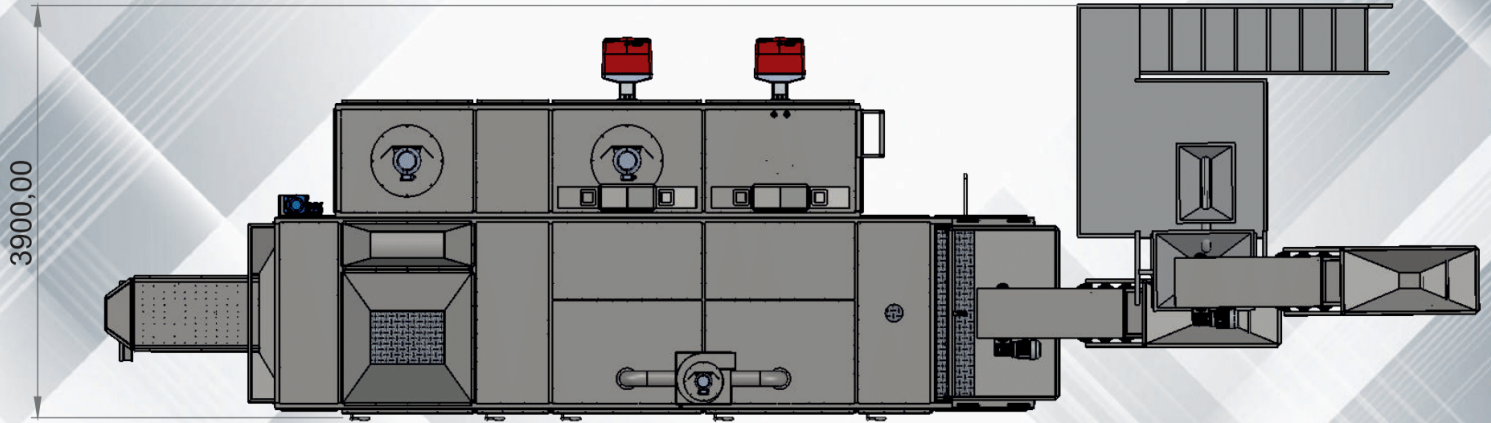

PM 500 Otomatik Hat

KATI YAKIT
SOLID FUEL

ECO FUEL
LPG

ENERGY
A+++

NATURAL
GAS

DIESEL